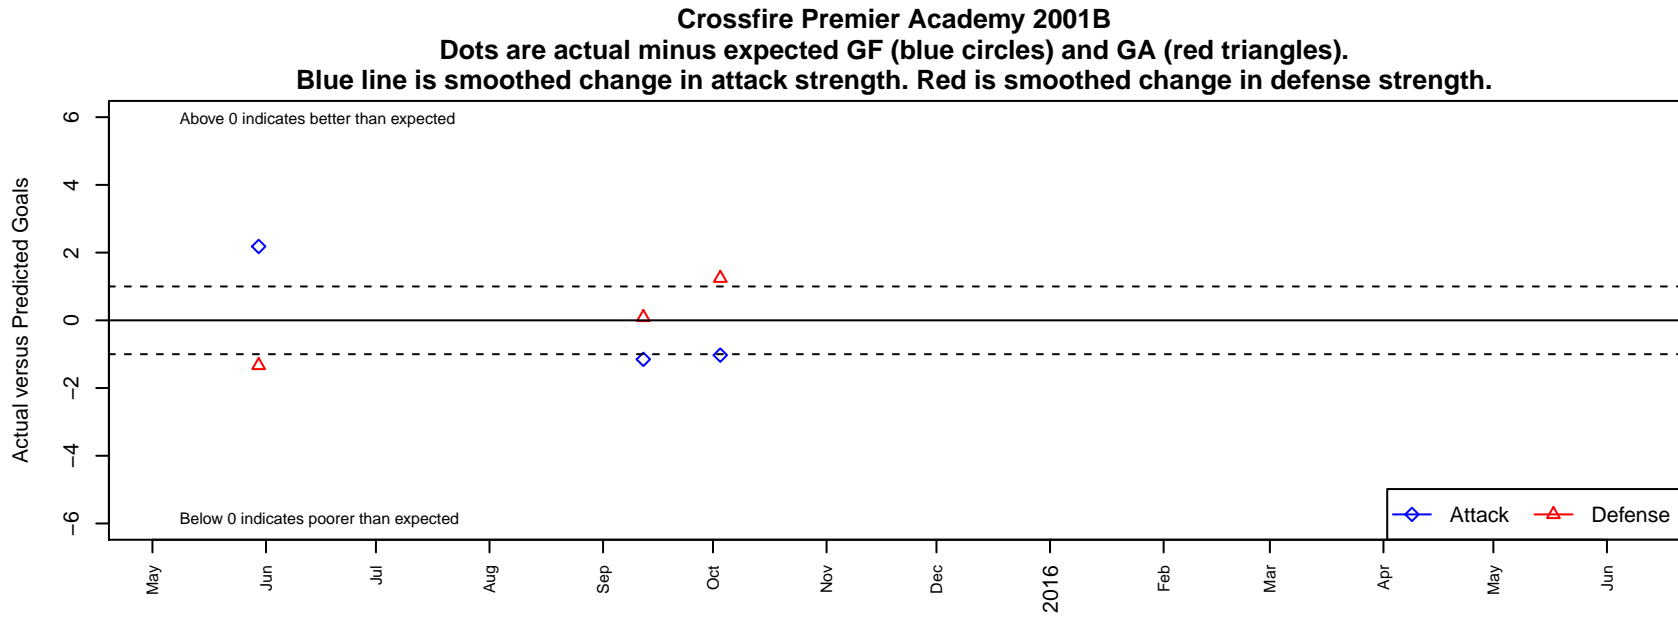

Crossfire Premier Academy 2001B

Crossfire Premier SC
Redmond, WA
B01 total strength=1777
attack=22.31 defense=39.16

alt names used:

Venues played:
2014 Showcase of Champions Diamond U14
2015 Friendly
2015 FWRL B00